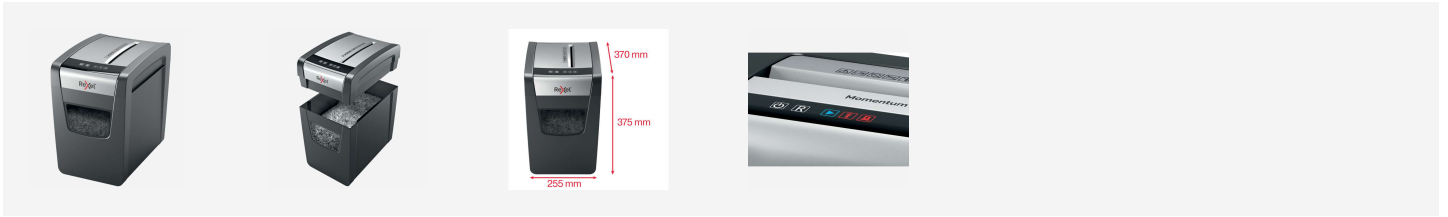

## Rexel Momentum X410-SL Slimline Paper Shredder

The power to shred more! Rexel Momentum X410-SL Slimline Paper Shredder shreds up to 10 sheets in one go, with a 6 minute continuous run time, and a slimmer design making it ideal for home use. The Slim X410-SL comes with anti jam technology to guarantee uninterrupted shredding. P4 Cross Cut 4x28mm pieces. Quiet, with simple, intuitive, touch control buttons for easy operation and a generous 23L bin capacity [225 A4 sheets]

## Attributes

- Shreds up to 10 sheets of paper in one go
- High security level shredding with P4, Cross Cut 4x28mm pieces
- Shred more paper for longer with a 6 minute continuous run time
- Anti jam technology, shredder automatically stops and reverses when too much paper is inserted
- Easily shreds multiple documents, even with staples and paperclips on the corners
- Simple intuitive touch control buttons for easy operation
- A large 23L bin capacity which holds 225 A4 sheets
- Quiet operation, so minimal disruption in the home or office
- Slimmer design for more versatile positioning.
- 2 year guarantee

## Specifications

Number	2104573
Colour	black
Dimensions (W x H x D)	255 x 375 x 370 mm
Cut Type	Cross Cut
Maximum Slot Entry Width (mm)	220
Period of Warranty	2 year
Run Time From Cold (min)	6
Run Time/Cool Down Time (min)	6/60
Security Level	P-4
Shred Size	4x28mm
Cutting capacity 80 gsm in sheets	Shreds up to 10 sheets of paper in one go
Container/collection volume in l	23
Weight	6500 g
Pallet quantity	24
EAN code	5028252523295